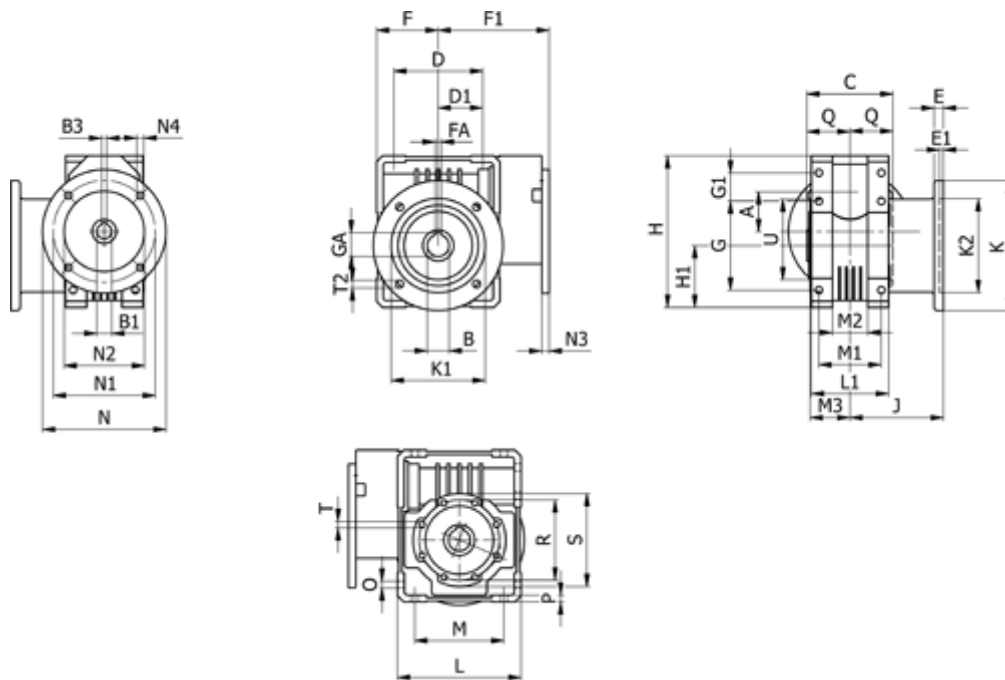

Data Sheet

Article number: 392107524042010

Description: Worm gear
WR 75-UF2-240-63B5, without lubrication

Measures

A = 75.00	E = 12	H = 220.5	M = 102	N4 = M8x10	U = 90
B = 30	E1 = 5	H1 = 87.0	M1 = 130	O = 10.5	
B1 E7 = 14	F = 87	J = 111.0	M2 = 95	P = 9	
B2 = 16.3	F1 = 152	K = 200	M3 = 10	Q = 40	
B3 H9 = 5	FA = 8	K1 = 165	N = 140	R = 110	
C = 127	G = 126	K2 = 130	N1 = 165	S = 125	
D = 109.5	G1 = 46.5	L = 59	N2 = 130	T = M8x14	
D1 = 46.5	GA = 33.3	L1 = 126	N3 = 12.0	T2 = 12.5	